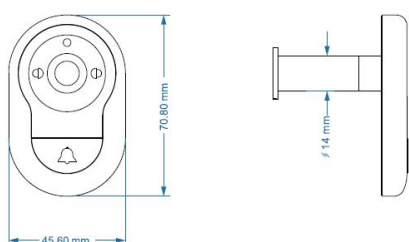

PRODUCT SHEET

Description:

Digital Door Viewer "Snap", ø14 -26mm, Silver LCD Screen 40-70mm Door Thickness, 3,5 FTF LCD Screen, 0,3" Mega Pixel, CMOS Sensor, Viewe Angle 110DG, W/Video & Picture Recorder, On 2G FTF Card, Door Beel & Infared Camera, No Batteries,, 4xAA Bateries to be used

Item number:

22.04.600-0

Units	Box	Carton	HS Code	Barcode
Pcs.	1	30	8302411000	 5704866106696

SISO A/S
Mileparken 11
DK-2740 Skovlunde
Denmark
VAT: DK 24786013

Phone +45 45 830 900
www.siso.dk
siso@siso.dk

Danske Bank
Nytorv Branch
Copenhagen
SWIFT: DABADKKK

Account no.
4180 3112 112936
IBAN Account
DK7230003112112936