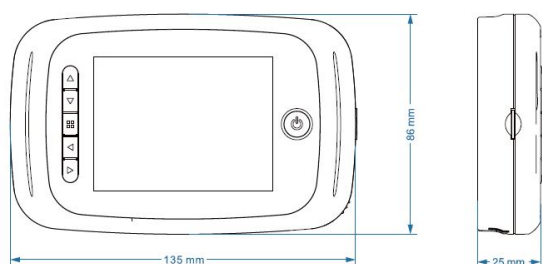

PRODUCT SHEET

Description:

Digital Door Viewer "Snap", ø14 -26mm, Silver LCD Screen 40-70mm Door Thickness, 3,5 FTF LCD Screen, 0,3" Mega Pixel, CMOS Sensor, Viewe Angle 110DG, W/Video & Picture Recorder, On 2G FTF Card, Door Beel & Infared Camera, No Batteries,, 4xAA Bateries to be used

Item number:

22.04.600-0

Units	Box	Carton	HS Code	Barcode
Pcs.	1	30	8302411000	 5704866106696

SISO A/S
Mileparken 11
DK-2740 Skovlunde
Denmark
VAT: DK 24786013

Phone +45 45 830 900
www.siso.dk
siso@siso.dk

Danske Bank
Nytorv Branch
Copenhagen
SWIFT: DABADKKK

Account no.
4180 3112 112936
IBAN Account
DK7230003112112936